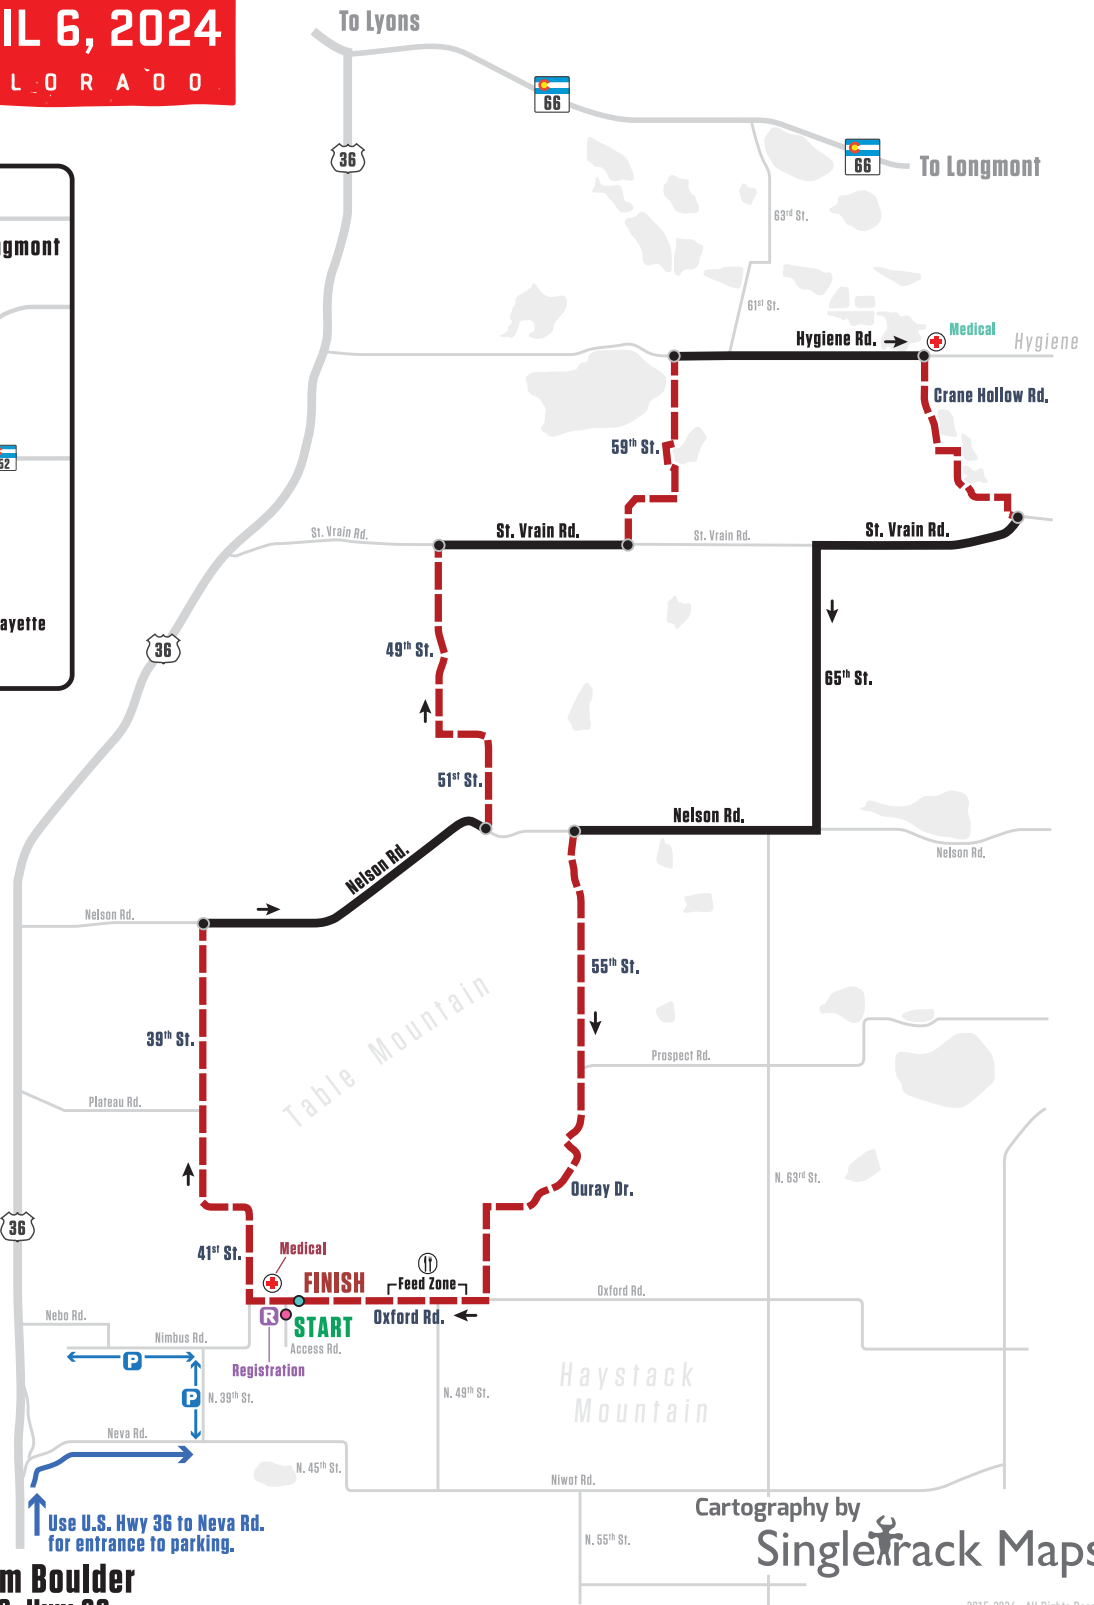

# BOULDER ROUBAIX

# COURSE MAP

www.dbcevents.com

SATURDAY, APRIL 6, 2024

BOULDER, COLORADO

### LOCATION:

### Course Details:

Paved 43% 57% Unpaved

1 Lap: 18.7 Miles or 30 KM

To/From Boulder  
via U.S. Hwy 36

Cartography by  
Singletrack Maps

2015-2024 - All Rights Reserved.  
All Information is approximate and subject to change at any time.