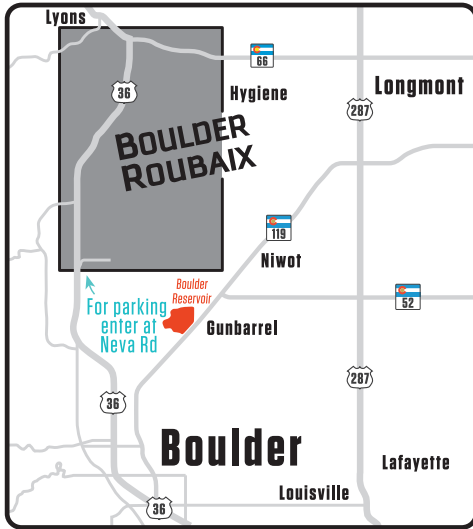

BOULDER ROUBAIX

JUNIORS COURSE MAP

9-10
11-12
13-14

SATURDAY, APRIL 6, 2024

BOULDER, COLORADO

www.dbcevents.com

LOCATION:

LEGEND

- COURSE PAVED ———
- COURSE UNPAVED - - - - -
- FEED ZONE (II)
- PARKING (P)
- REGISTRATION (R)
- MEDICAL (⊕)

Course Details:

JUNIOR 9-10:
1/2 Lap: 4.1 Miles

JUNIOR 11-12 & 13-14:
1 Lap: 8.6 Miles

To/From Boulder
via U.S. Hwy 36