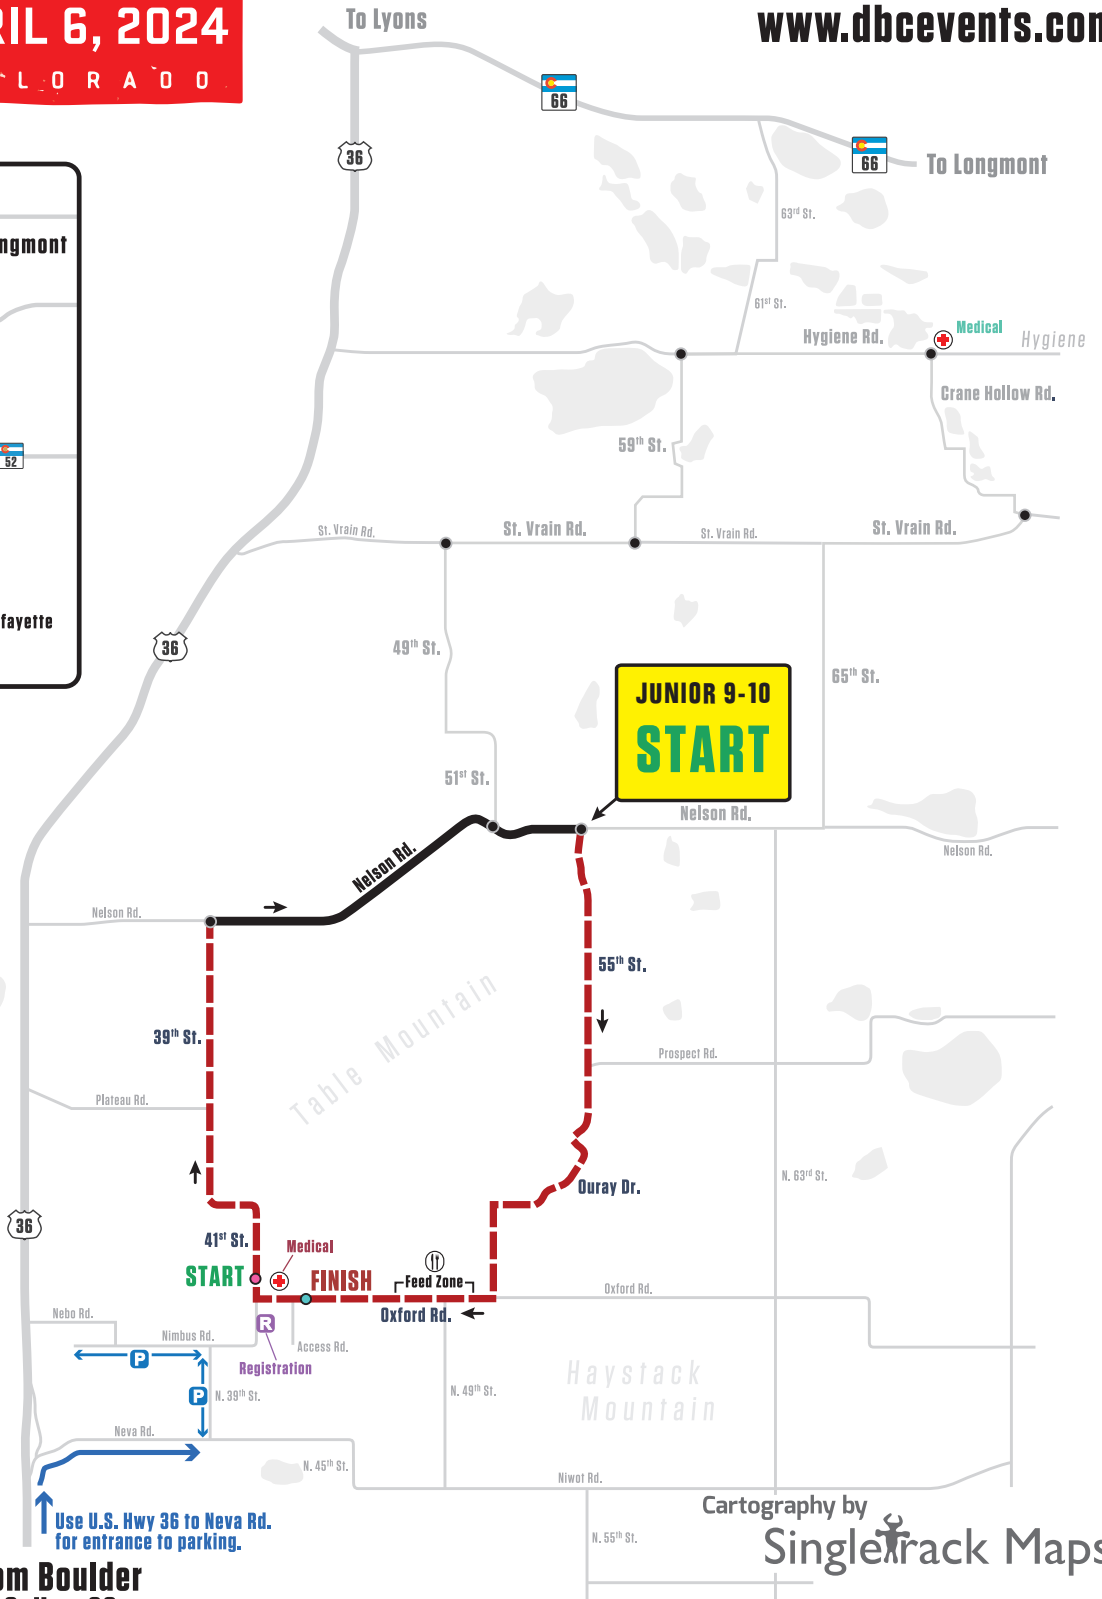

BOULDER ROUBAIX

JUNIORS COURSE MAP

9-10
11-12
13-14

SATURDAY, APRIL 6, 2024

BOULDER, COLORADO

www.dbcevents.com

LOCATION:

LEGEND

- COURSE PAVED ———
- COURSE UNPAVED - - - - -
- FEED ZONE (II)
- PARKING (P)
- REGISTRATION (R)
- MEDICAL (⊕)

Course Details:

JUNIOR 9-10:
1/2 Lap: 4.1 Miles

JUNIOR 11-12 & 13-14:
1 Lap: 8.6 Miles

To/From Boulder
via U.S. Hwy 36

Cartography by
Singletrack Maps

2015-2024 - All Rights Reserved.
All Information is approximate and subject to change at any time.